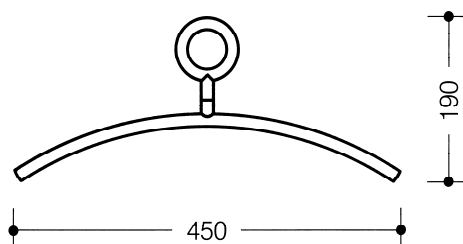

Similar picture

Coat hanger 570.2

- made of high-quality polyamide, according to HEWI colour chart
- diameter 15 mm, 190 x 450 mm, fits on rail diameter 33 mm
- with fixed eye

Dimensions in mm

Colours

98	99	97	95	92	90	86	84	18	24	36	33	74	72	55	50
----	----	----	----	----	----	----	----	----	----	----	----	----	----	----	----